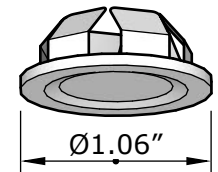

## ALUMINUM SNOW FENCE COMPONENTS

SELECT DESIRED MATERIAL:

- ALUMINUM
- POWDER COATED ALUMINUM

TOP PERSPECTIVE  
END CAP

SHOWN WITH SWAGED END TO  
CONNECT TO TUBES - OVERALL LENGTH 7'10"  
ALTERNATE: 7'8" TUBING WITH SEPARATE INTERNAL COUPLER