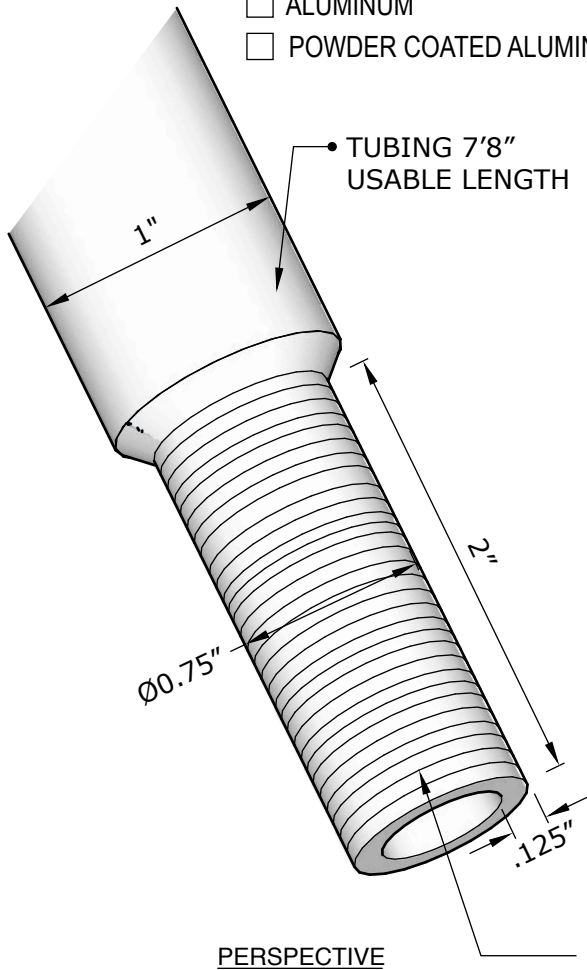

## ALUMINUM SNOW FENCE COMPONENTS

SELECT DESIRED MATERIAL:

- ALUMINUM
- POWDER COATED ALUMINUM

TOP PERSPECTIVE  
END CAP

SHOWN WITH SWAGED END TO  
CONNECT TO TUBES - OVERALL LENGTH 7'10"  
ALTERNATE: 7'8" TUBING WITH SEPARATE INTERNAL COUPLER