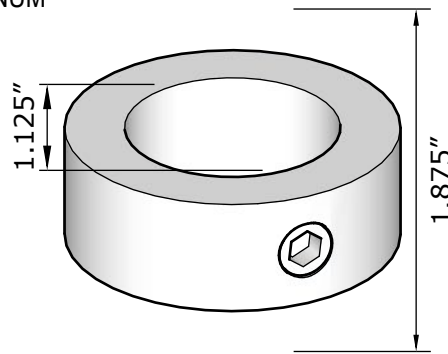

## ALUMINUM SNOW FENCE COMPONENTS

SELECT DESIRED MATERIAL:

- ALUMINUM
- POWDER COATED ALUMINUM

TOP PERSPECTIVE  
END CAP

SHOWN WITH SWAGED END TO  
CONNECT TO TUBES - OVERALL LENGTH 7'10"  
ALTERNATE: 7'8" TUBING WITH SEPARATE INTERNAL COUPLER