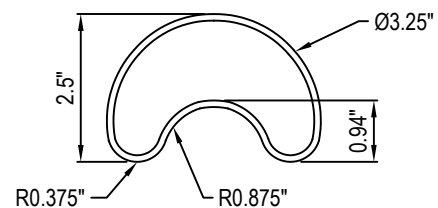

- POWDER COATED EG STEEL - 7 GAUGE
- POWDER COATED ALUMINUM - 0.1875"
- MILL FINISH ALUMINUM - 0.1875"
- RAW STEEL - 7 GAUGE

ISOMETRIC VIEW

FRONT PERSPECTIVE

SIDE PERSPECTIVE

FRONT VIEW

MANUFACTURER NOTES: