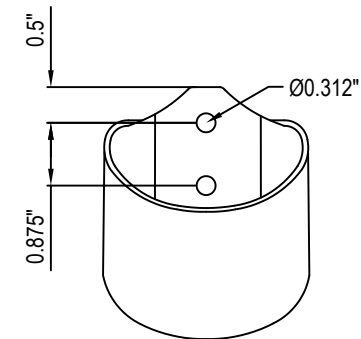

- POWDER COATED EG STEEL - 7 GAUGE
- POWDER COATED ALUMINUM - 0.1875"
- MILL FINISH ALUMINUM - 0.1875"
- RAW STEEL - 7 GAUGE

ISOMETRIC VIEW

FRONT PERSPECTIVE

SIDE PERSPECTIVE

FRONT VIEW

MANUFACTURER NOTES: