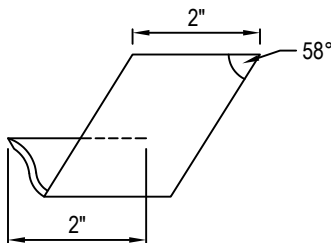

- POWDER COATED EG STEEL - 7 GAUGE
- POWDER COATED ALUMINUM - 0.1875"
- MILL FINISH ALUMINUM - 0.1875"
- RAW STEEL - 7 GAUGE

ISOMETRIC VIEW

FRONT PERSPECTIVE

SIDE PERSPECTIVE

FRONT VIEW

MANUFACTURER NOTES: