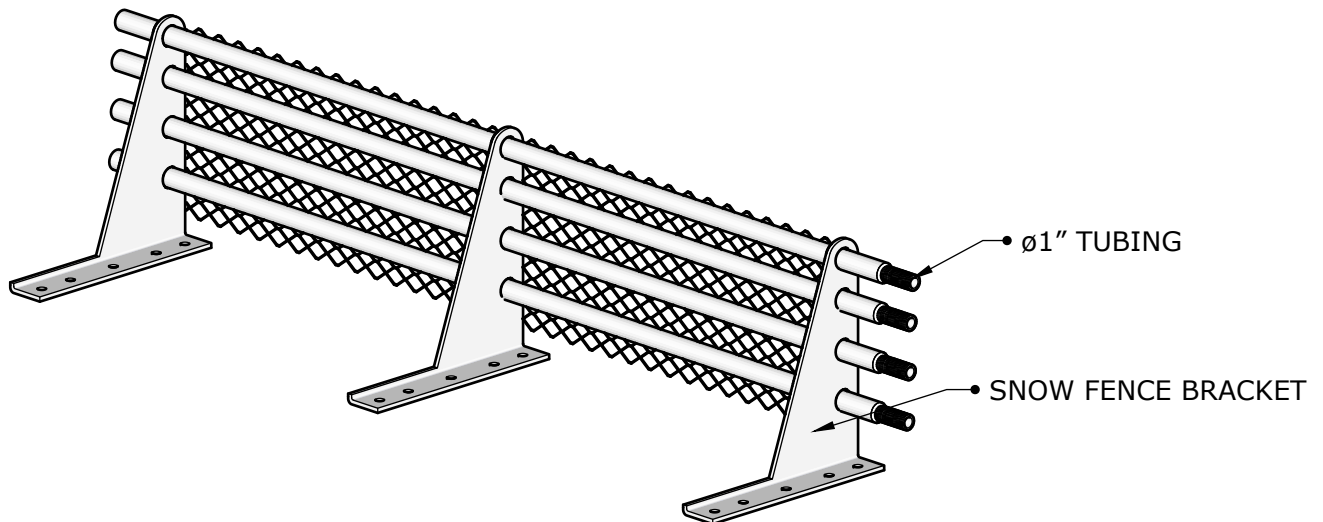

Rocky Mountain Snow Guards Inc

ROCKY MOUNTAIN SNOW GUARDS
4231 S NATCHES COURT, UNIT C
ENGLEWOOD, CO 80110
PHONE: (877) 414-7606
FAX: (720) 387-8361
www.rockymountainsnowguards.com

ICE SCREEN - SNOW FENCE SYSTEM ACCESSORY

ISOMETRIC VIEW

FRONT VIEW

MANUFACTURER NOTES:

1. CONTACT MANUFACTURER FOR SPECIFIED LAYOUT PATTERN.
2. FOR CUSTOM MATERIALS CONTACT MANUFACTURER.
3. OTHER SIZES ARE AVAILABLE ON A CUSTOM BASIS.
4. MANUFACTURED OF EXPANDED T6061 ALUMINUM.