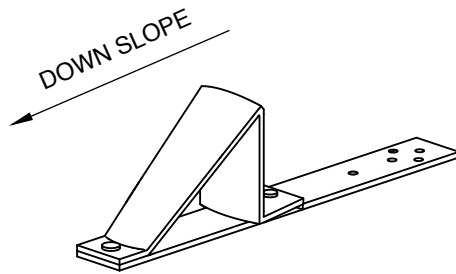

- COPPER - 48 OZ
- POWDER COATED EG STEEL - 14 GAUGE

ISOMETRIC VIEW

TOP VIEW

SIDE VIEW

FRONT VIEW

MANUFACTURER NOTES:

1. CONTACT MANUFACTURER FOR SPECIFIED LAYOUT PATTERN.
2. FOR CUSTOM MATERIALS CONTACT MANUFACTURER.
3. OTHER SIZES ARE AVAILABLE ON A CUSTOM BASIS.