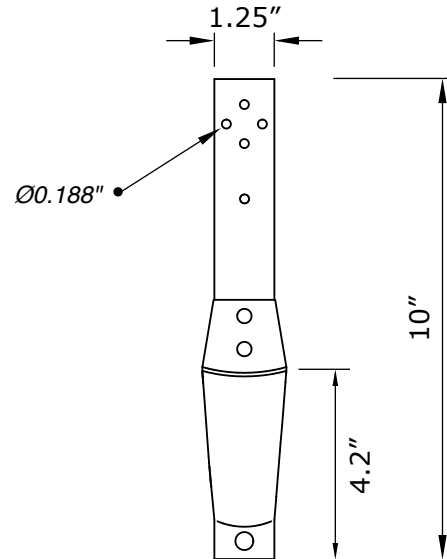

- COPPER - 48 OZ
- POWDER COATED EG STEEL - 14 GAUGE

ISOMETRIC VIEW

TOP VIEW

SIDE VIEW

FRONT VIEW

MANUFACTURER NOTES:

1. CONTACT MANUFACTURER FOR SPECIFIED LAYOUT PATTERN.
2. FOR CUSTOM MATERIALS CONTACT MANUFACTURER.
3. OTHER SIZES ARE AVAILABLE ON A CUSTOM BASIS.