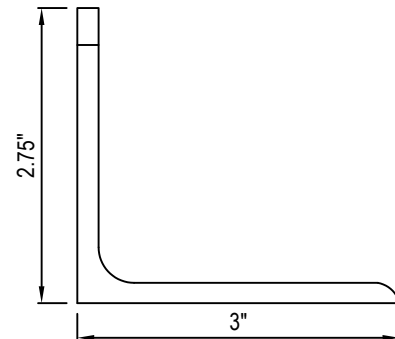

SELECT DESIRED MATERIAL:

POWDER COATED ALUMINUM - 0.11"

MILL FINISH ALUMINUM - 0.11"

ISOMETRIC VIEW

TOP VIEW

SIDE VIEW