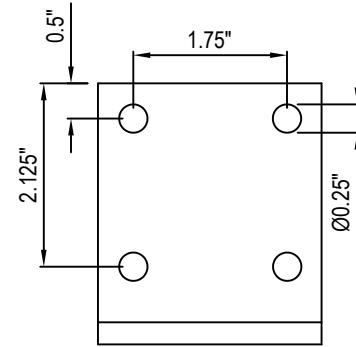

SELECT DESIRED MATERIAL:

POWDER COATED ALUMINUM - 0.11"

MILL FINISH ALUMINUM - 0.11"

ISOMETRIC VIEW

TOP VIEW

SIDE VIEW