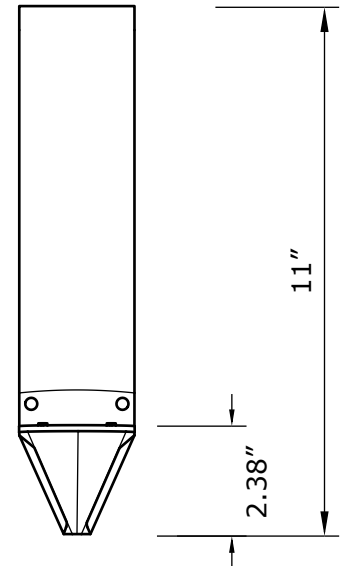

- COPPER - 16 OZ
- PAINTED ALUMINUM - 0.032"

ISOMETRIC VIEW

TOP VIEW

SIDE VIEW

FRONT VIEW

MANUFACTURER NOTES:

1. CONTACT MANUFACTURER FOR SPECIFIED LAYOUT PATTERN.
2. FOR CUSTOM MATERIALS CONTACT MANUFACTURER.
3. OTHER SIZES ARE AVAILABLE ON A CUSTOM BASIS.