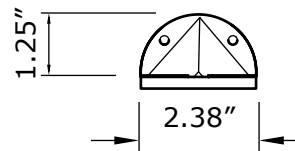

- COPPER - 16 OZ
- PAINTED ALUMINUM - 0.032"

ISOMETRIC VIEW

TOP VIEW

SIDE VIEW

FRONT VIEW

MANUFACTURER NOTES:

1. CONTACT MANUFACTURER FOR SPECIFIED LAYOUT PATTERN.
2. FOR CUSTOM MATERIALS CONTACT MANUFACTURER.
3. OTHER SIZES ARE AVAILABLE ON A CUSTOM BASIS.