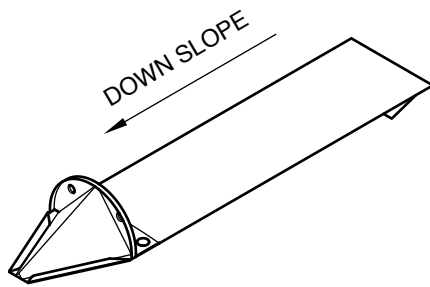

- COPPER - 16 OZ
- PAINTED ALUMINUM - 0.032"

ISOMETRIC VIEW

TOP VIEW

SIDE VIEW

FRONT VIEW

MANUFACTURER NOTES:

1. CONTACT MANUFACTURER FOR SPECIFIED LAYOUT PATTERN.
2. FOR CUSTOM MATERIALS CONTACT MANUFACTURER.
3. OTHER SIZES ARE AVAILABLE ON A CUSTOM BASIS.