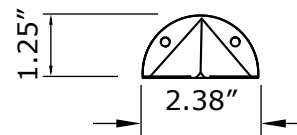

## ST11 SNOW GUARD

SELECT DESIRED MATERIAL:

- COPPER - 16 OZ
- PAINTED ALUMINUM - 0.032"

ISOMETRIC VIEW

TOP VIEW

SIDE VIEW

FRONT VIEW