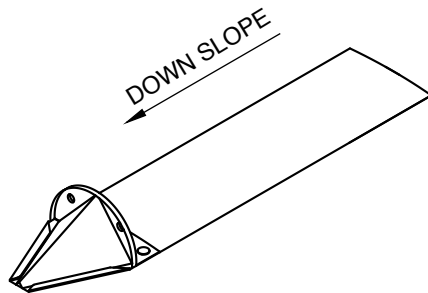

## ST11 SNOW GUARD

SELECT DESIRED MATERIAL:

- COPPER - 16 OZ
- PAINTED ALUMINUM - 0.032"

ISOMETRIC VIEW

TOP VIEW

SIDE VIEW

FRONT VIEW