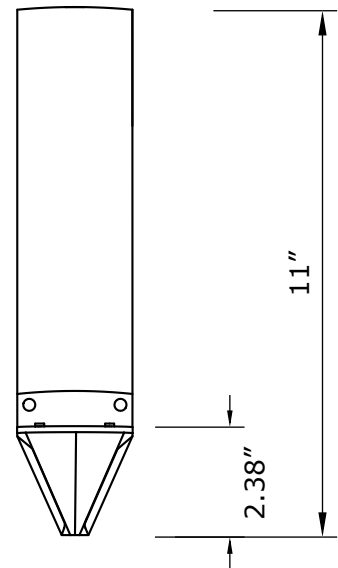

## ST11 SNOW GUARD

SELECT DESIRED MATERIAL:

- COPPER - 16 OZ
- PAINTED ALUMINUM - 0.032"

ISOMETRIC VIEW

TOP VIEW

SIDE VIEW

FRONT VIEW