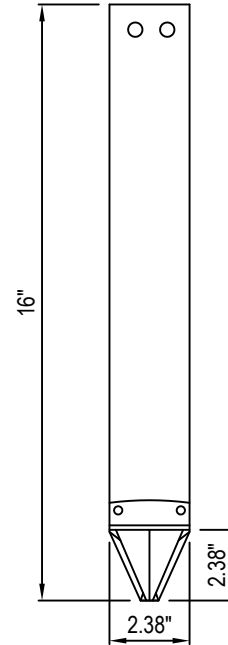

- COPPER - 16 OZ
- PAINTED ALUMINUM - 0.32"

ISOMETRIC VIEW

TOP VIEW

SIDE VIEW

FRONT VIEW

MANUFACTURER NOTES:

1. CONTACT MANUFACTURER FOR SELECTED LAYOUT.
2. FOR CUSTOM MATERIALS CONTACT MANUFACTURER.
3. OTHER SIZES ARE AVAILABLE ON A CUSTOM BASIS.