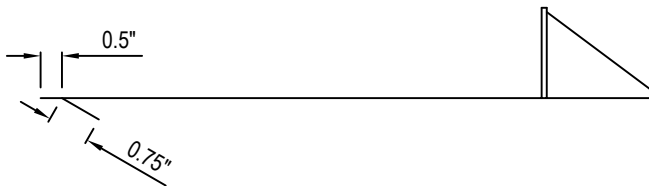

- COPPER - 16 OZ
- PAINTED ALUMINUM - 0.32"

ISOMETRIC VIEW

TOP VIEW

SIDE VIEW

FRONT VIEW

MANUFACTURER NOTES:

1. CONTACT MANUFACTURER FOR SELECTED LAYOUT.
2. FOR CUSTOM MATERIALS CONTACT MANUFACTURER.
3. OTHER SIZES ARE AVAILABLE ON A CUSTOM BASIS.