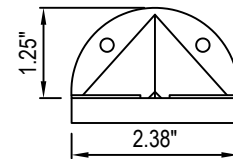

- COPPER - 16 OZ
- PAINTED ALUMINUM - 0.32"

ISOMETRIC VIEW

TOP VIEW

SIDE VIEW

FRONT VIEW

MANUFACTURER NOTES:

1. CONTACT MANUFACTURER FOR SELECTED LAYOUT.
2. FOR CUSTOM MATERIALS CONTACT MANUFACTURER.
3. OTHER SIZES ARE AVAILABLE ON A CUSTOM BASIS.