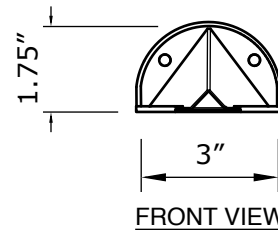

## YETI 18

- SELECT DESIRED MATERIAL:
- COPPER - 20 OZ
  - PAINTED ALUMINUM - 0.040"

ISOMETRIC VIEW

TOP VIEW

FRONT VIEW

SIDE VIEW