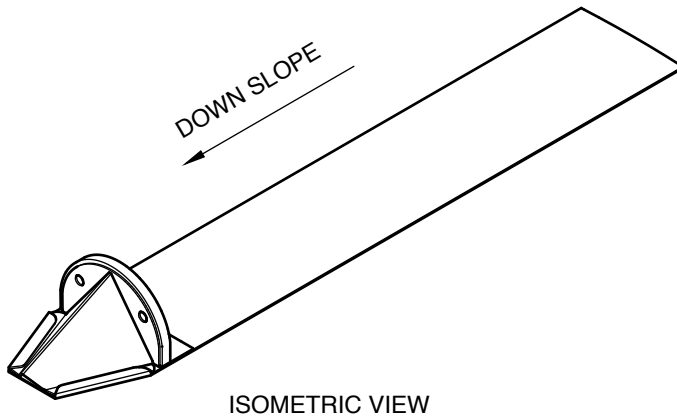

## YETI 18

- SELECT DESIRED MATERIAL:
- COPPER - 20 OZ
  - PAINTED ALUMINUM - 0.040"

ISOMETRIC VIEW

TOP VIEW

FRONT VIEW

SIDE VIEW