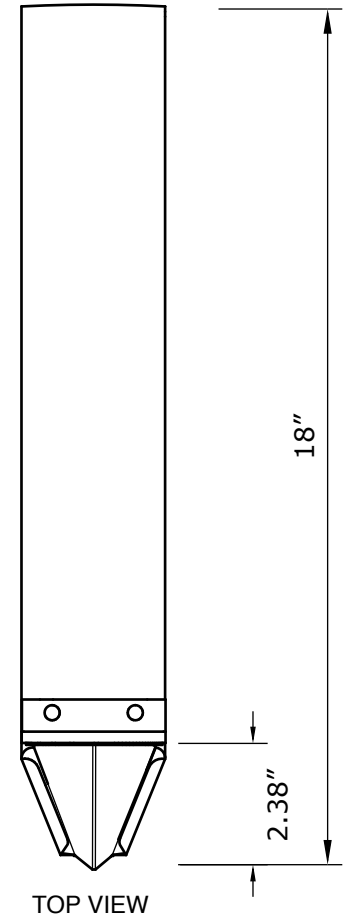

## YETI 18

- SELECT DESIRED MATERIAL:
- COPPER - 20 OZ
  - PAINTED ALUMINUM - 0.040"

ISOMETRIC VIEW

TOP VIEW

FRONT VIEW

SIDE VIEW

### MANUFACTURER NOTES:

1. CONTACT MANUFACTURER FOR SPECIFIED LAYOUT PATTERN.
2. FOR CUSTOM MATERIALS CONTACT MANUFACTURER.
3. OTHER SIZES ARE AVAILABLE ON A CUSTOM BASIS.