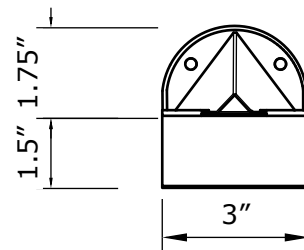

SELECT DESIRED MATERIAL:

- COPPER - 20 OZ
- PAINTED ALUMINUM - 0.040"

ISOMETRIC VIEW

TOP VIEW

SIDE VIEW

FRONT VIEW

MANUFACTURER NOTES:

1. CONTACT MANUFACTURER FOR SPECIFIED LAYOUT PATTERN.
2. FOR CUSTOM MATERIALS CONTACT MANUFACTURER.
3. OTHER SIZES ARE AVAILABLE ON A CUSTOM BASIS.