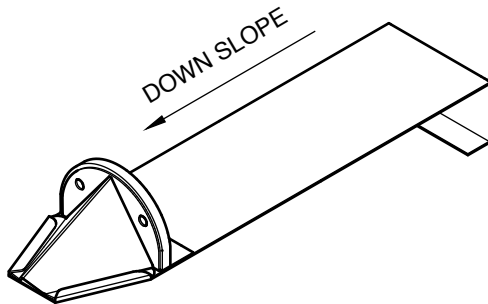

SELECT DESIRED MATERIAL:

- COPPER - 20 OZ
- PAINTED ALUMINUM - 0.040"

ISOMETRIC VIEW

TOP VIEW

SIDE VIEW

FRONT VIEW

MANUFACTURER NOTES:

1. CONTACT MANUFACTURER FOR SPECIFIED LAYOUT PATTERN.
2. FOR CUSTOM MATERIALS CONTACT MANUFACTURER.
3. OTHER SIZES ARE AVAILABLE ON A CUSTOM BASIS.