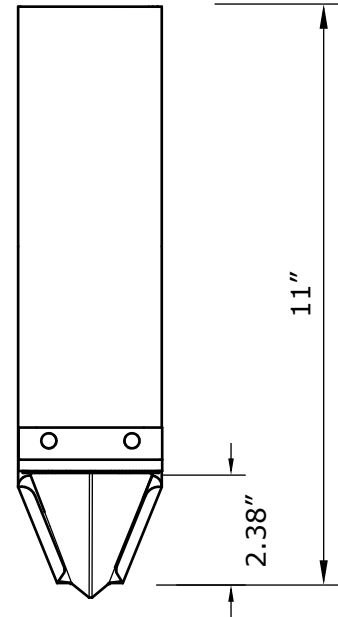

SELECT DESIRED MATERIAL:

- COPPER - 20 OZ
- PAINTED ALUMINUM - 0.040"

ISOMETRIC VIEW

TOP VIEW

SIDE VIEW

FRONT VIEW

MANUFACTURER NOTES:

1. CONTACT MANUFACTURER FOR SPECIFIED LAYOUT PATTERN.
2. FOR CUSTOM MATERIALS CONTACT MANUFACTURER.
3. OTHER SIZES ARE AVAILABLE ON A CUSTOM BASIS.